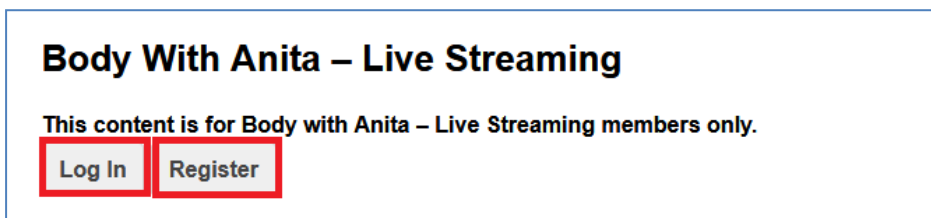

How to join a Body with Anita Live Stream

1. Install the zoom software from https://zoom.us/download#client_4meeting. You can do this from a PC, Mac, iPhone or Android smart phone or tablet. You need to have the software installed but you **do not** need a zoom account to join a live streamed class.
2. Go to <https://online.bodywithanita.com> and then **click** on the Body with Anita LIVE STREAM button. It looks like this:

3. You then have the option to click on **Register**.

4. Then click on **Register Body with Anita – Live Streaming option Select**.

Level	Price	
Online Taster Session	Free Membership expires after 1 Day.	Select
Mindfulness Online Taster Session	Free Membership expires after 1 Day.	Select
Online Zumba Body (Class 1)	£4.00 now. Membership expires after 1 Day.	Select
Online Fitsteps Body (Class 1)	£4.00 now. Membership expires after 1 Day.	Select
Online Barre Body (Class 1)	£4.00 now. Membership expires after 1 Day.	Select
Online Zumba Body (Class 2)	£4.00 now. Membership expires after 1 Day.	Select
Online Fitsteps Body (Class 2)	£4.00 now. Membership expires after 1 Day.	Select
Online Barre Body (Class 2)	£4.00 now. Membership expires after 1 Day.	Select
Online Dance Fitness - Songs From The Musicals	£4.00 now. Membership expires after 1 Day.	Select
Body with Anita - Live Streaming	£4.00 now. Membership expires after 1 Day.	Select